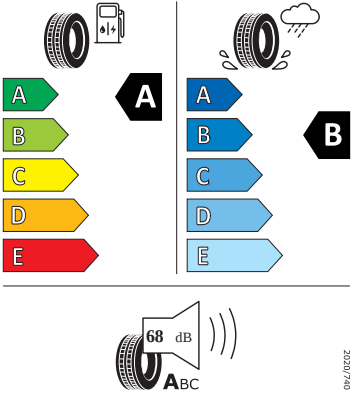

C1

2020/740

- Michelin 205.0/55.0 R17

MICHELIN

069790

205/55R17 91 V

C1

2020/740