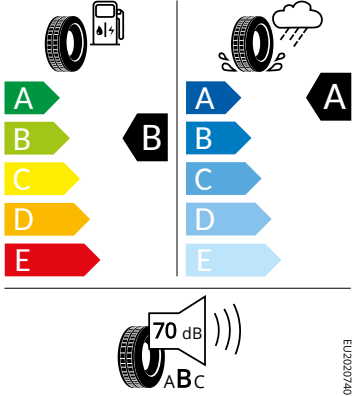

2020/740

- KUMHO TIRE EUROPE GmbH 225/45 R18

KUMHO TIRE EUROPE GmbH

2342593

225/45 R18

C1

EU2020/740